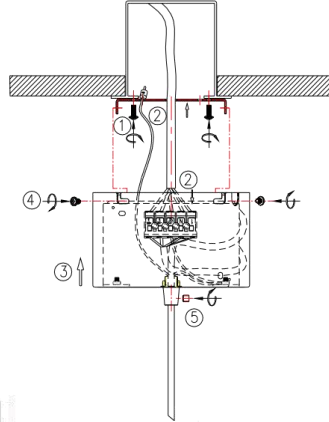

Ceiling box Installation